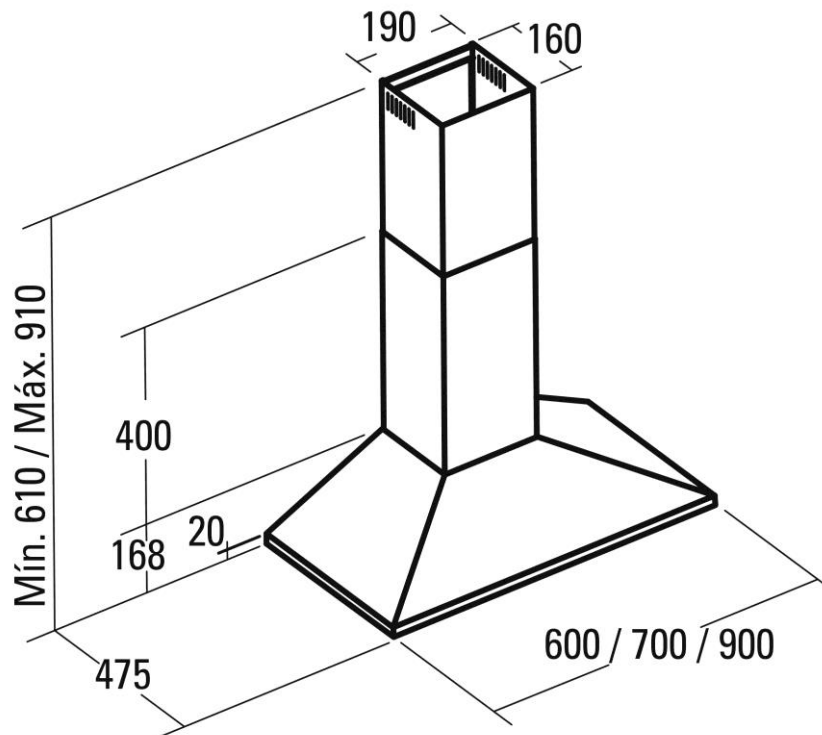

SPECIFICATION SHEET - appliances

BRAND:		Product Photo:
ORIGIN:	SPAIN	
SERIES:	V600	
PRODUCT DESCRIPTION:	Decorative hood inox 600mm, with: - mechanical control panel, - 3 speeds max. 420 M³/h extraaction - metal filters - 2 x 40w halogen lamps	
MODEL No.	0206.1600	
FINISH/COLOUR:	Finish stainless steel	
DIMENSIONS:	600 x 475 x 568mm	
OPTIONAL MATCHING PARTS:		

Technical Informations:

Voltage: 220V / 50~60 Hz
Power: 95W
Phase: single+grounding

REMINDER:	Do not use cleaners containing abrasive cleansers, ammonia, bleach, acids, waxes, alcohol, solvents or other products not recommended for chrome. All information is for reference only, installation shall always be based on the actual product delivered.